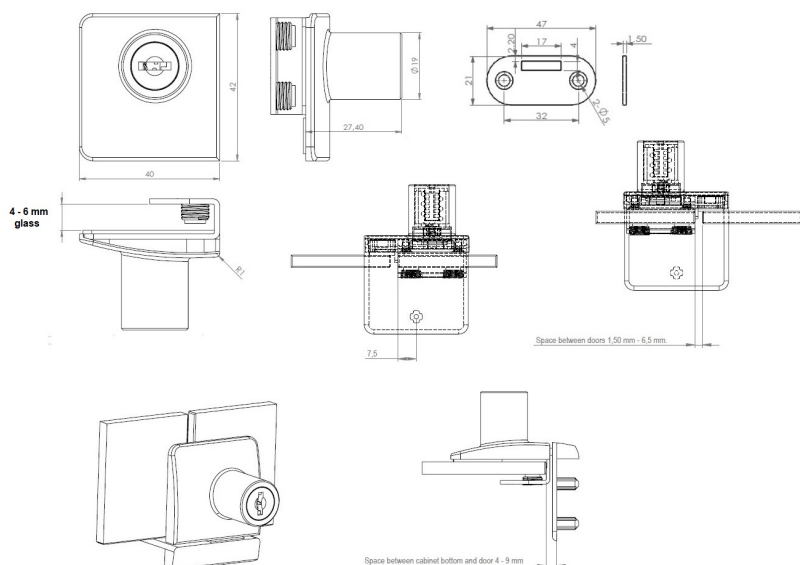

## Description:

Glass Door Lock "Square", F/Double Doors, Chrome PI, W/SISO Metal Keys, W/2 Zamak Screws  
W/PVC Tip, 1 CPL Flat, Oval Metal Striking Plate, F/Glass Thickness 4-6mm

## Item number:

14.09.555-0

Units	Box	Carton	HS Code	Barcode
Pcs.	10	100	8301300000	
				5704866049320